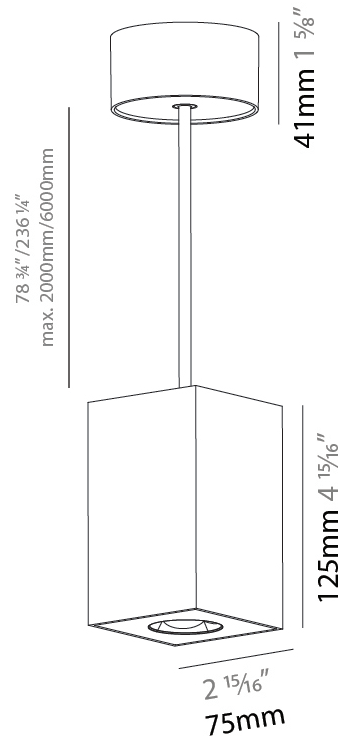

GENERAL

Series: Oiko Pro Square
Brand: Prolicht
Division: Architectural
Mounting Type: Suspension
Mounting Location: Ceiling
Subcategory: Pendant

PHYSICAL

Shape: Cylinder
Length (mm): 75
Length (in): 2 ¹⁵/₁₆
Width (mm): 75
Width (in): 2 ¹⁵/₁₆
Height (mm): 125
Height (in): 4 ¹⁵/₁₆
Light Distribution: Direct
Weight (kg): 0.769

Fixture Finish: SSR / BKV / CWI / CRY / HAB / UFT / ITA / RUA / FTG / MYG / LOD / PUS / FRO / FUP / KIA / POP / BLS / SPG / MEY / GOH / GUM / CHC / COM / ABZ / JAG / OBR / MOS / ROR

Fixture Material: Metal
Cable Details: 2,000mm / 6,000mm Cable - Options : Transparent, Black, White, Red, Orange

ELECTRICAL

Lamp Type: LED (Zhaga Standard)
Input Wattage (W): 12.9
Dimming: Tri-Mode (Non-Dimming and Phase Dimming (120Vac only) and 0-10V Dimming)
Driver Included: No
Driver Location: Remote
Driver Type: Constant Current - Universal
Driver Class: Class 2
Input Voltage (V): 120 - 277
Constant Current (MA): 350

LED

Color Temperature (°K): 2700 / 3000 / 3500 / 4000
Max. Delivered Lumen (lm): 1293 / 1289 / 1350 / 1362
Nominal Lumen (lm): 1473 / 1468 / 1538 / 1552
CRI: >90 CRI
Lamp Life (hrs): 50000

OPTICAL

Reflector°: 50
Adjustability: Fixed

RATINGS AND CERTIFICATIONS

Certified By: Certified for North American Standards
IP rating: IP20